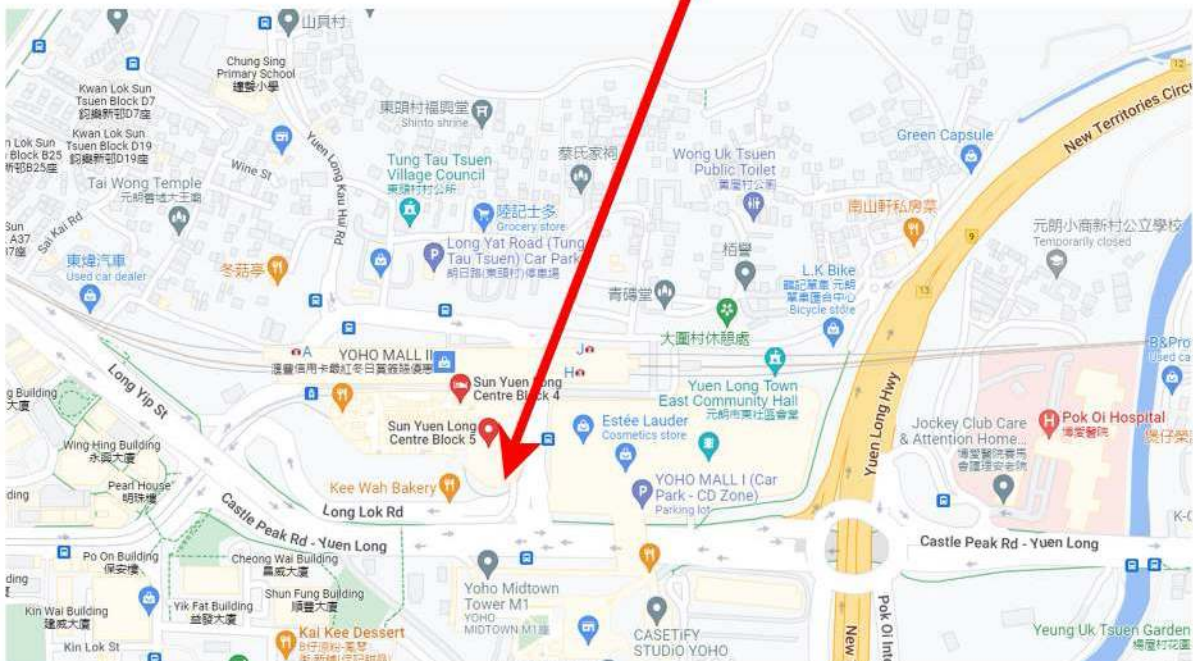

Admiralty MTR, Exit C2 (Exit of Admiralty Centre near McDonald)
金鐘港鐵站 C2 出口 (海富中心門外近麥當奴)

Google Map: <https://goo.gl/maps/r5w961tRwpCJPegF9>

Action Asia Events - Shuttle Bus Transport

Prince Edward MTR, Exit A1 (Bank of China opposite Mongkok Police Station)
太子港鐵站 A1 出口 (中國銀行側口，旺角警署對面)

Google Map: <https://goo.gl/maps/6TbTH5ci8SaJ3CEk8>

Shatin East Rail Station, Exit B (Pai Tau Street, beside the mini bus station)
沙田東鐵站B出口(排頭街，於東鐵站往小巴士站方向)

Google Map: <https://goo.gl/maps/gpMZoptsqPMwmhjW6>

Yuen Long - Sun Yuen Long Centre (Mini bus to Fairview Park Location)
元朗站 - 新元朗中心 (小巴去錦綉花園位置)

Google Map: <https://goo.gl/maps/5VniW3tez4UUjimi6>