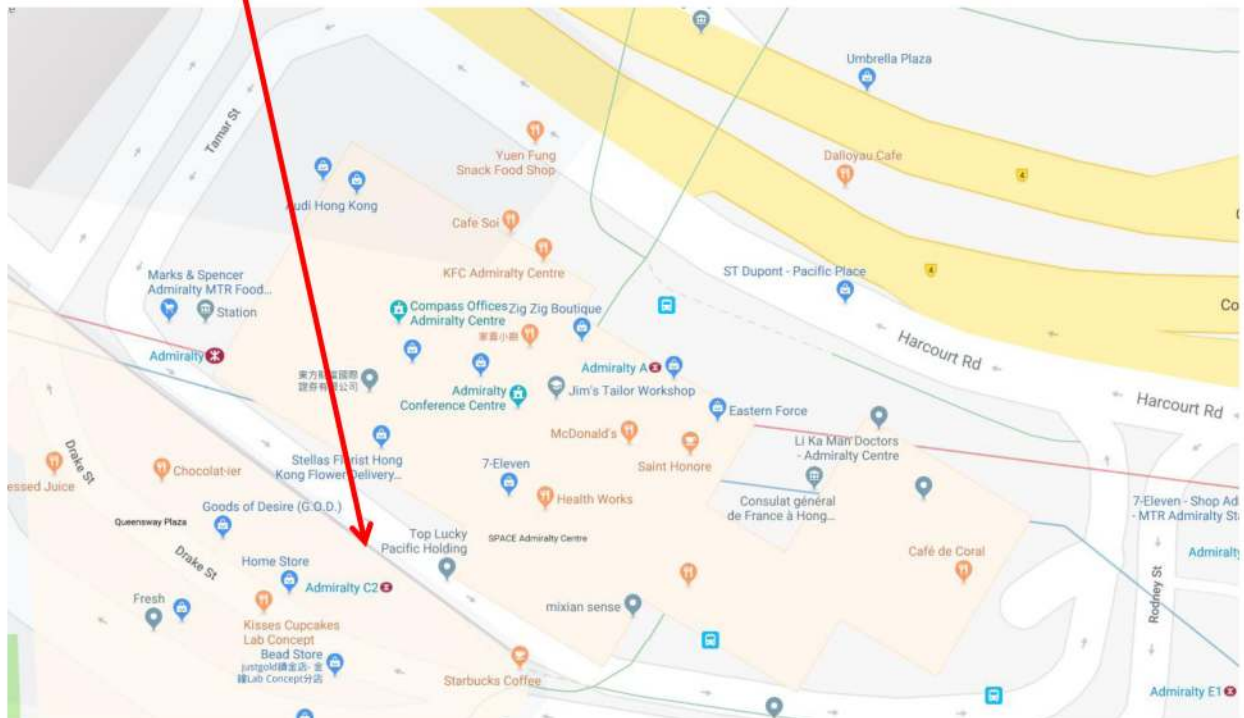

Admiralty MTR, Exit C2 (Exit of Admiralty Centre near McDonald)
金鐘港鐵站 C2 出口 (海富中心門外近麥當奴)

Google Map: <https://goo.gl/maps/r5w961tRwpCJPegF9>

Action Asia Events - Shuttle Bus Transport

Prince Edward MTR, Exit A1 (Bank of China opposite Mongkok Police Station)
太子港鐵站 A1 出口 (中國銀行側口，旺角警署對面)

Google Map: <https://goo.gl/maps/6TbTH5ci8SaJ3CEk8>

Shatin East Rail Station, Exit B (Pai Tau Street, beside the mini bus station)
沙田東鐵站B出口(排頭街，於東鐵站往小巴士站方向)

Google Map: <https://goo.gl/maps/gpMZoptsqPMwmhjW6>

Yuen Long - Sun Yuen Long Centre (Mini bus to Fairview Park Location)
元朗站 - 新元朗中心 (小巴去錦綉花園位置)

Google Map: <https://goo.gl/maps/5VniW3tez4UUjimi6>