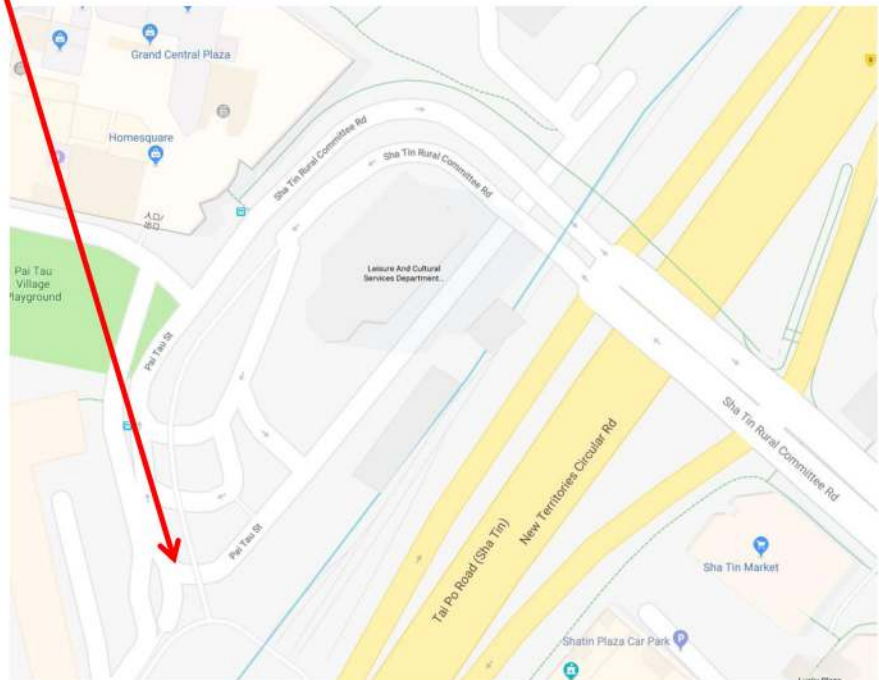

Admiralty MTR, Exit C2 (Exit of Admiralty Centre near McDonald)
金鐘港鐵站 C2 出口 (海富中心門外近麥當奴)

Google Map: <https://goo.gl/maps/r5w961tRwpCJPegF9>

Action Asia Events - Shuttle Bus Transport

Prince Edward MTR, Exit A1 (Bank of China opposite Mongkok Police Station)
太子港鐵站 A1 出口 (中國銀行側口，旺角警署對面)

Google Map: <https://goo.gl/maps/6TbTH5ci8SaJ3CEk8>

Shatin East Rail Station, Exit B (Pai Tau Street, beside the mini bus station)
沙田東鐵站B出口(排頭街，於東鐵站往小巴士站方向)

Google Map: <https://goo.gl/maps/gpMZoptsqPMwmhjW6>

Yuen Long - Sun Yuen Long Centre (Mini bus to Fairview Park Location)
元朗站 - 新元朗中心 (小巴去錦綉花園位置)

Google Map: <https://goo.gl/maps/5VniW3tez4UUjimi6>