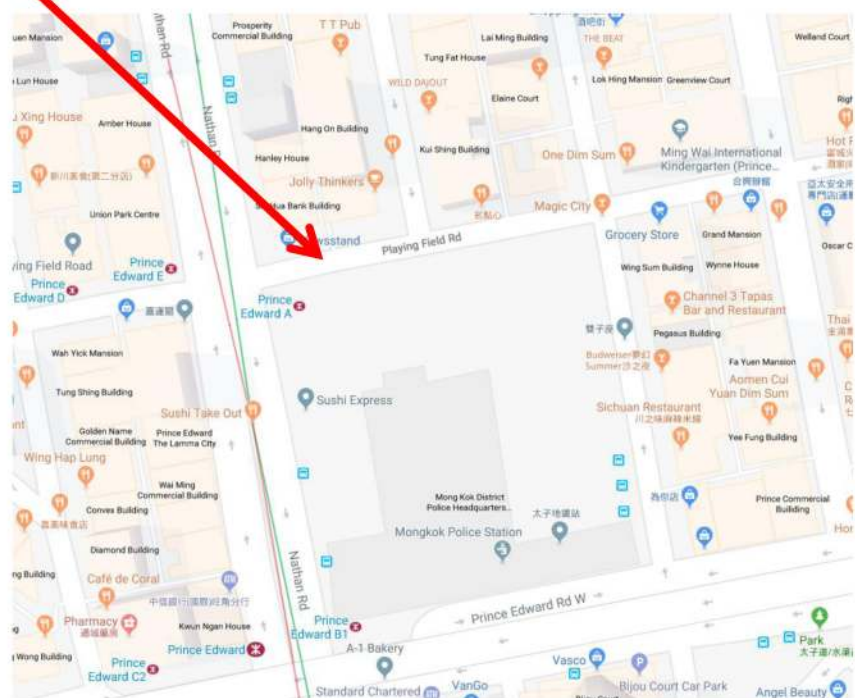

Admiralty MTR, Exit C2 (Exit of Admiralty Centre near McDonald)
金鐘港鐵站 C2 出口 (海富中心門外近麥當奴)

Google Map: <https://goo.gl/maps/r5w961tRwpCJPegF9>

Action Asia Events - Shuttle Bus Transport

Prince Edward MTR, Exit A1 (Bank of China opposite Mongkok Police Station)
太子港鐵站 A1 出口 (中國銀行側口，旺角警署對面)

Google Map: <https://goo.gl/maps/6TbTH5ci8SaJ3CEk8>

Shatin East Rail Station, Exit B (Pai Tau Street, beside the mini bus station)
沙田東鐵站B出口(排頭街，於東鐵站往小巴士站方向)

Google Map: <https://goo.gl/maps/gpMZoptsqPMwmhjW6>

Yuen Long - Sun Yuen Long Centre (Mini bus to Fairview Park Location)
元朗站 - 新元朗中心 (小巴去錦綉花園位置)

Google Map: <https://goo.gl/maps/5VniW3tez4UUjimi6>